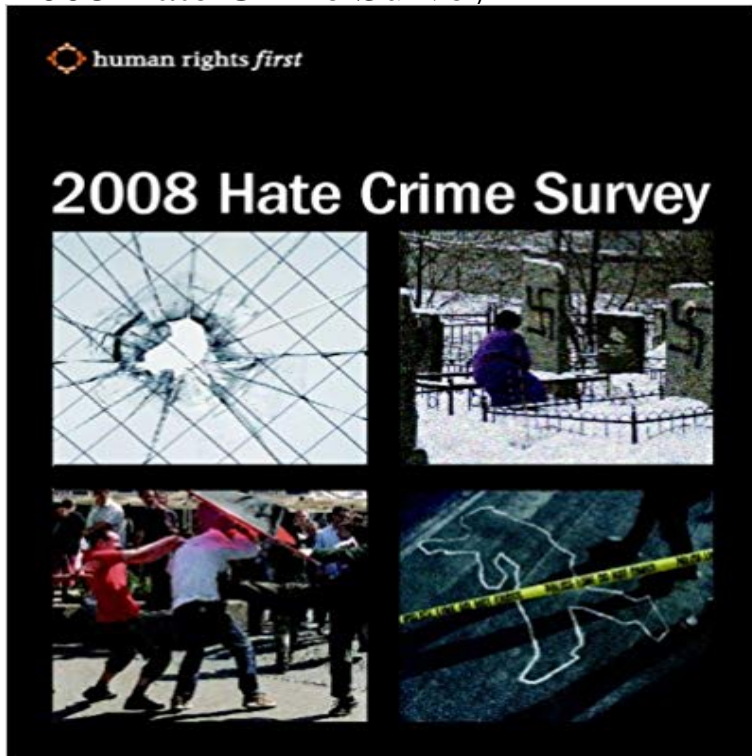

## 2008 Hate Crime Survey

The 2008 Hate Crime Survey examines the reality of violent hate crimes motivated by racism and xenophobia, antisemitism, anti-Muslim bias, religious intolerance, anti-Roma bias, and homophobia: Violent hate crimes motivated by racism and xenophobia rose significantly in at least 12 countries; In 2007, overall levels of violent antisemitic attacks increased in at least five countries; Violence based on sexual orientation and gender identity bias is a significant portion of violent hate crimes overall and is characterized by levels of physical violence that in some cases exceeds those present in other hate crimes; Although there is ample evidence of violence targeting Muslims across Europe and North America, only five governments publicly report on violent incidents motivated by this form of bias. This Survey also examines critical elements of an effective government response: official monitoring and public reporting as well as adequate legislation and its implementation.