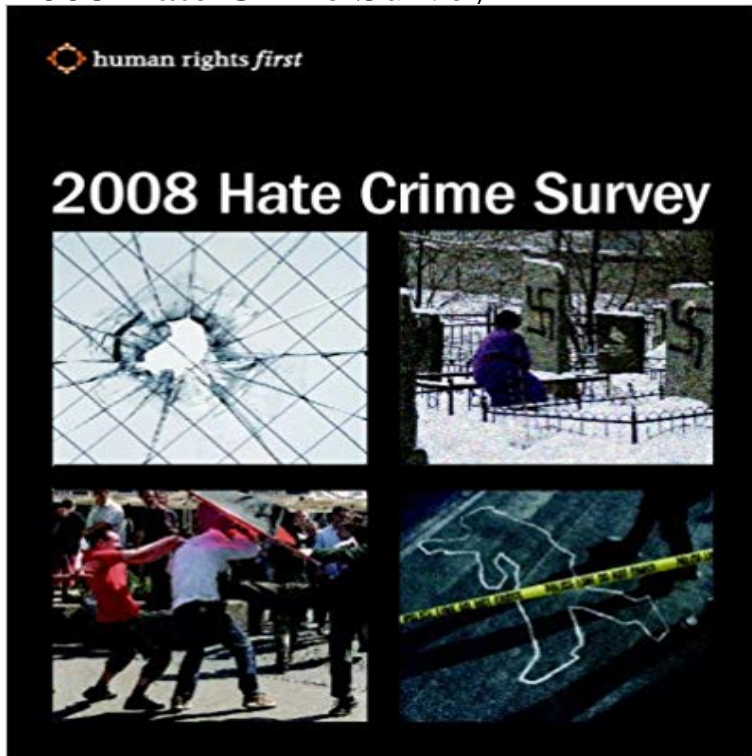

2008 Hate Crime Survey

The 2008 Hate Crime Survey examines the reality of violent hate crimes motivated by racism and xenophobia, antisemitism, anti-Muslim bias, religious intolerance, anti-Roma bias, and homophobia: Violent hate crimes motivated by racism and xenophobia rose significantly in at least 12 countries; In 2007, overall levels of violent antisemitic attacks increased in at least five countries; Violence based on sexual orientation and gender identity bias is a significant portion of violent hate crimes overall and is characterized by levels of physical violence that in some cases exceeds those present in other hate crimes; Although there is ample evidence of violence targeting Muslims across Europe and North America, only five governments publicly report on violent incidents motivated by this form of bias. This Survey also examines critical elements of an effective government response: official monitoring and public reporting as well as adequate legislation and its implementation.